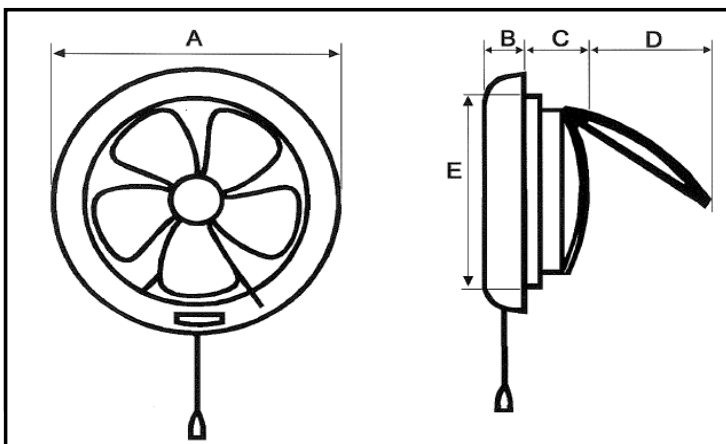

**Dimensions (mm)**

Model	Diam (mm)	A	B	C	D	E (glass opening)	Weight (kg)
VF-C6	150	Diam 208	44	41	130	Diam 183 ~ 188	1.7
VF-C8	200	Diam 270	50	54	180	Diam 241 ~ 246	1.9

**Color**

Blades	White
Casing	White
Cover	Brown