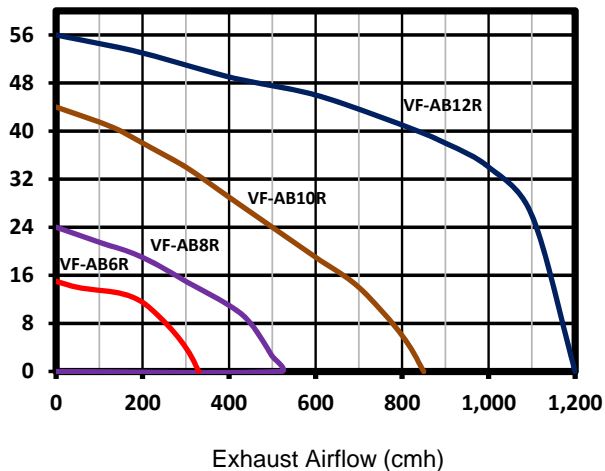

Pressure (pa)

Characters:

- + High airflow and quiet
- + Easy installation for wall mounted
- + PP plastic body and shutter
- + Silicon steel motor with built-in thermo cut-off protection, class B insulation
- + Moisture resistant, suitable for humid and damp environment
- + Operating in temperatures ranging -14°C to +40°C
- + Easy Maintenance
- + **On, reverse and Off operated by pull cord switch**

Specification

Model	Exhaust (cmh)	Intake (cmh)	Power (kw)	Speed (rpm)	Rated Voltage (V/ph/Hz)	Insulation Class	Sound (dBA)
VF-AB6R	330	265	0.025	1400	220~240/1/50	B	45
VF-AB8R	520	415	0.028	1300	220~240/1/50	B	48
VF-AB10R	860	690	0.036	1100	220~240/1/50	B	51
VF-AB12R	1200	860	0.048	1050	220~240/1/50	B	55

Dimensions (mm)

Model	Diam (mm)	A	B	C	D	Wall Opening	Weight (kg)
VF-AB6R	150	225 x 225	48	75	193	195 x 195	1.8
VF-AB8R	200	295 x 295	48	85	242	245 x 245	2.2
VF-AB10R	250	345 x 345	48	90	290	295 x 295	2.5
VF-AB12R	300	400 x 400	48	95	345	350 x 350	2.8