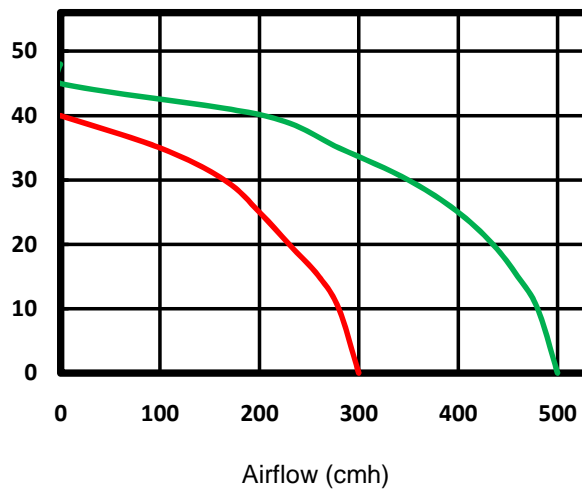

Characters:

- + High airflow and quiet
- + Easy installation for glass
- + PP plastic material
- + Silicon steel motor with built-in thermo cut-off protection
- + High glossy surface
- + Class B insulation
- + Moisture resistant, suitable for humid and damp environment
- + Operating in temperatures ranging -14°C to +40°C
- + Easy Maintenance

Pressure (pa)