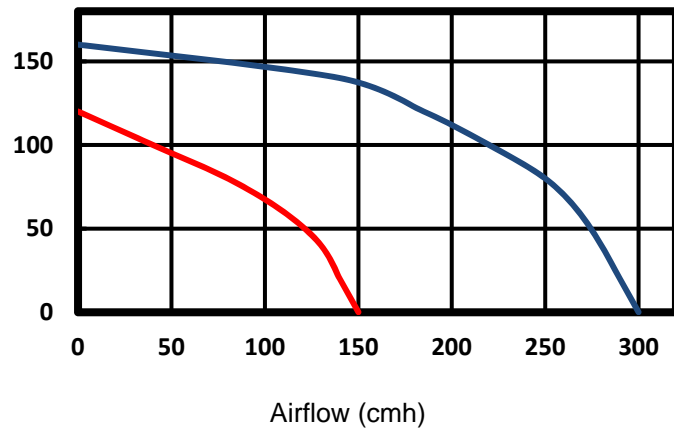

Characters:

- + High airflow and quiet
- + Easy installation for ceiling mounted
- + PP plastic material
- + Silicon steel motor with built-in thermo cut-off protection
- + Class B insulation
- + Moisture resistant, suitable for humid and damp environment
- + Operating in temperatures ranging -14°C to +40°C
- + Easy Maintenance

Pressure (pa)